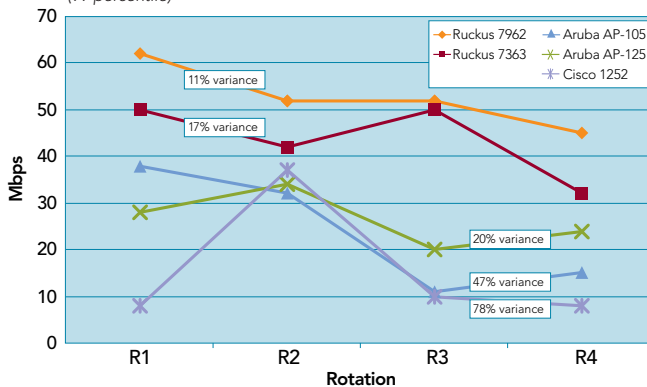

ZoneFlex 7363

- Dual-band, mid-range 802.11n with best-in-class performance
- Low-profile AP
- 3 ports (e.g., in-room Ethernet for client devices)
- 5GHz for Smart Mesh multiple APs

ZoneFlex 7343/7341

- Single-band, mid-range 802.11n with best-in-class performance
- Low-profile AP
- 3 ports (ZF7343) or 1 port (ZF7341) (e.g., in-room Ethernet for client devices)
- Upgrade from 802.11g to 802.11n

Rotational Variance at Video Performance

(99 percentile)

Ruckus APs provide the highest performance with the lowest rotational sensitivity, making them the clear choice for high-density and mixed clients environments.