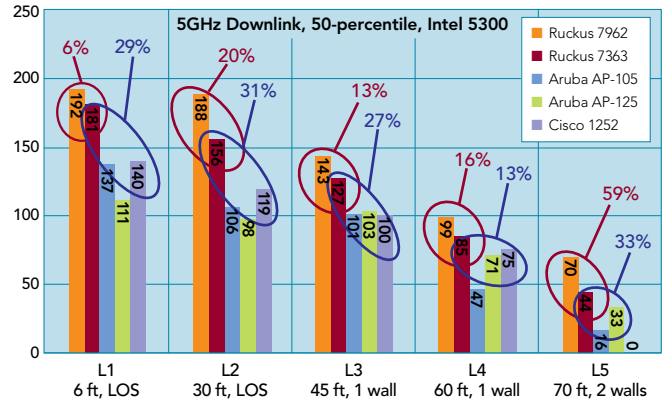

ZoneFlex 7363

- Dual-band, mid-range 802.11n with best-in-class performance
- Low-profile AP
- 3 ports (e.g., in-room Ethernet for client devices)
- 5GHz for Smart Mesh multiple APs

ZoneFlex 7343/7341

- Single-band, mid-range 802.11n with best-in-class performance
- Low-profile AP
- 3 ports (ZF7343) or 1 port (ZF7341) (e.g., in-room Ethernet for client devices)
- Upgrade from 802.11g to 802.11n

Rotational Variance at Video Performance

(99 percentile)

Ruckus APs provide the highest performance with the lowest rotational sensitivity, making them the clear choice for high-density and mixed clients environments.

The ZoneFlex 7363 typically provides 30% performance increase comparing to the nearest competitor. The ZoneFlex 7962 shows up to 60% performance increase in real-life challenging locations.

FEATURE	ZF7962	ZF7363	ZF7343	ZF7341	ZF2942
Mounting options	Wall, ceiling	Wall, ceiling, desktop	Wall, ceiling, desktop	Wall, ceiling, desktop	Wall, ceiling
Wi-Fi technology	802.11n (2.4/5GHz)	802.11n (2.4/5GHz)	802.11n (2.4 GHz)	802.11n (2.4 GHz)	802.11g
Radio chains	3x3:2	2x2:2	2x2:2	2x2:2	1x1
Antenna elements	19	14	8	8	12
Antenna combinations	4000+	300+	256	256	4000+
Signal gain/interference rejection	7dBi /-15dB	4dBi /-10dB	4dBi /-10dB	4dBi /-10dB	9dBi /-17dB
Polarization	Dual	Vertical	Vertical	Vertical	Dual
Smart Mesh	3	3	3	3	3
Ethernet ports	2	3	3	1	2
802.3af PoE	3	3	3	3	3